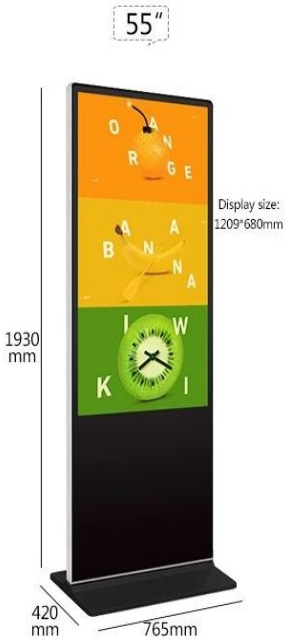

# KIOSK SPECIFICATIONS

# KIOSK SPECIFICATIONS

LCD Screen	Resolution	1920*1080	Screen Ratio	16:9
	Dynamic Contrast	≥5000:1	Viewing Angle	≥178°
	Brightness	450 cd/m <sup>2</sup>	Life Time	100000h
	Brand New A+degree 2K/4K Screen Full-screen Display without black border, no blind spot			
Touch Screen	Resolution	4096*4096	Touch Points	10 points
	Minimum Touch Item	≥5mm	Response Time	<5ms
	Surface Hardness	Mohs 7 degree	Cursor Speed	≥180/ms
	Transmittance	≥98%	Durability	Unlimited
≤5mm explosion protection toughened glass for the writing surface, scratch-resistant anticollision				
PC	Main Board CPU	Android, I3/ I5/ I7 Processor	Speaker	10W*2
	Hard Drive	8G/120G SSD	Memory	2G/4G
	USB connectors	4	Built-in wifi	2.4GHz & 5GHz IEEE 802.11 a/b/g/n
	Interface	HDMI,VGA,USB		
Integrated design, modular design for the main panel, detachable, easy for the maintain and upgrade				
Accessories	AC power cable			

# KIOSK SPECIFICATIONS

Original LG panels

4K resolution

Touch screen (optional)

Metal Case

Custom LOGO

Tempered Glass