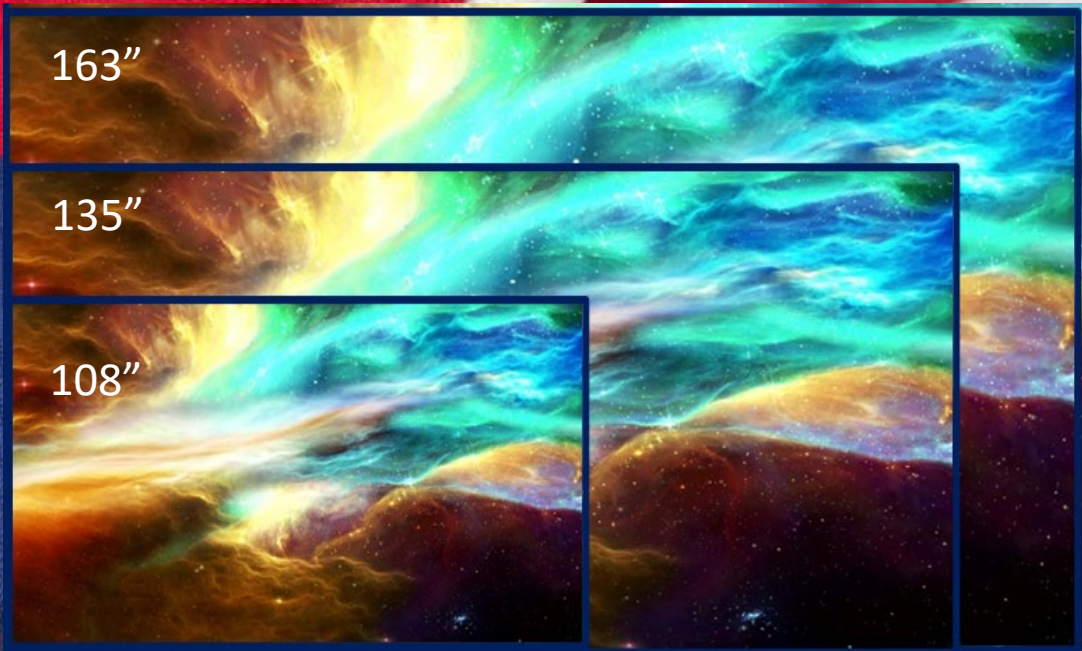

AMERICAN

LED WALL COMPANY

NATIVE 1080P

Complete Systems – Ready to Install

Model	AMD-VM108	AMD-VM135	AMD-VM163
PixelPitch(mm)	1.2	1.5	1.8
Display Size Diagonal	108"	135"	163"
DisplaySizeW×H×D(mm)	2400x1350x25mm	3000x1687.5x25mm	3600x2025x25mm
PanelResolutionW×H	1920x1080		
Panel Weight(Kg)	177kgs	227kgs	297kgs
Voltage(V)	AC 100~240		
Brightness(nits)	600		
BrightnessAdjustment	Programmable/Automatic/Manual		
ViewingAngle(H/V)	160°/160°		
GrayScale(bit)	13		
RefreshRate(Hz)	3840		
FrameRate(Hz)	50/60		
ContrastRatio	5000:1		
ColorTemperature(K)	2000-10000(Adjustable)		
Maximum Power Consumption	1700	2500	3650
Serviceability	Front		
IPRating	IP31		
LEDLifetime(Hours)	100000		